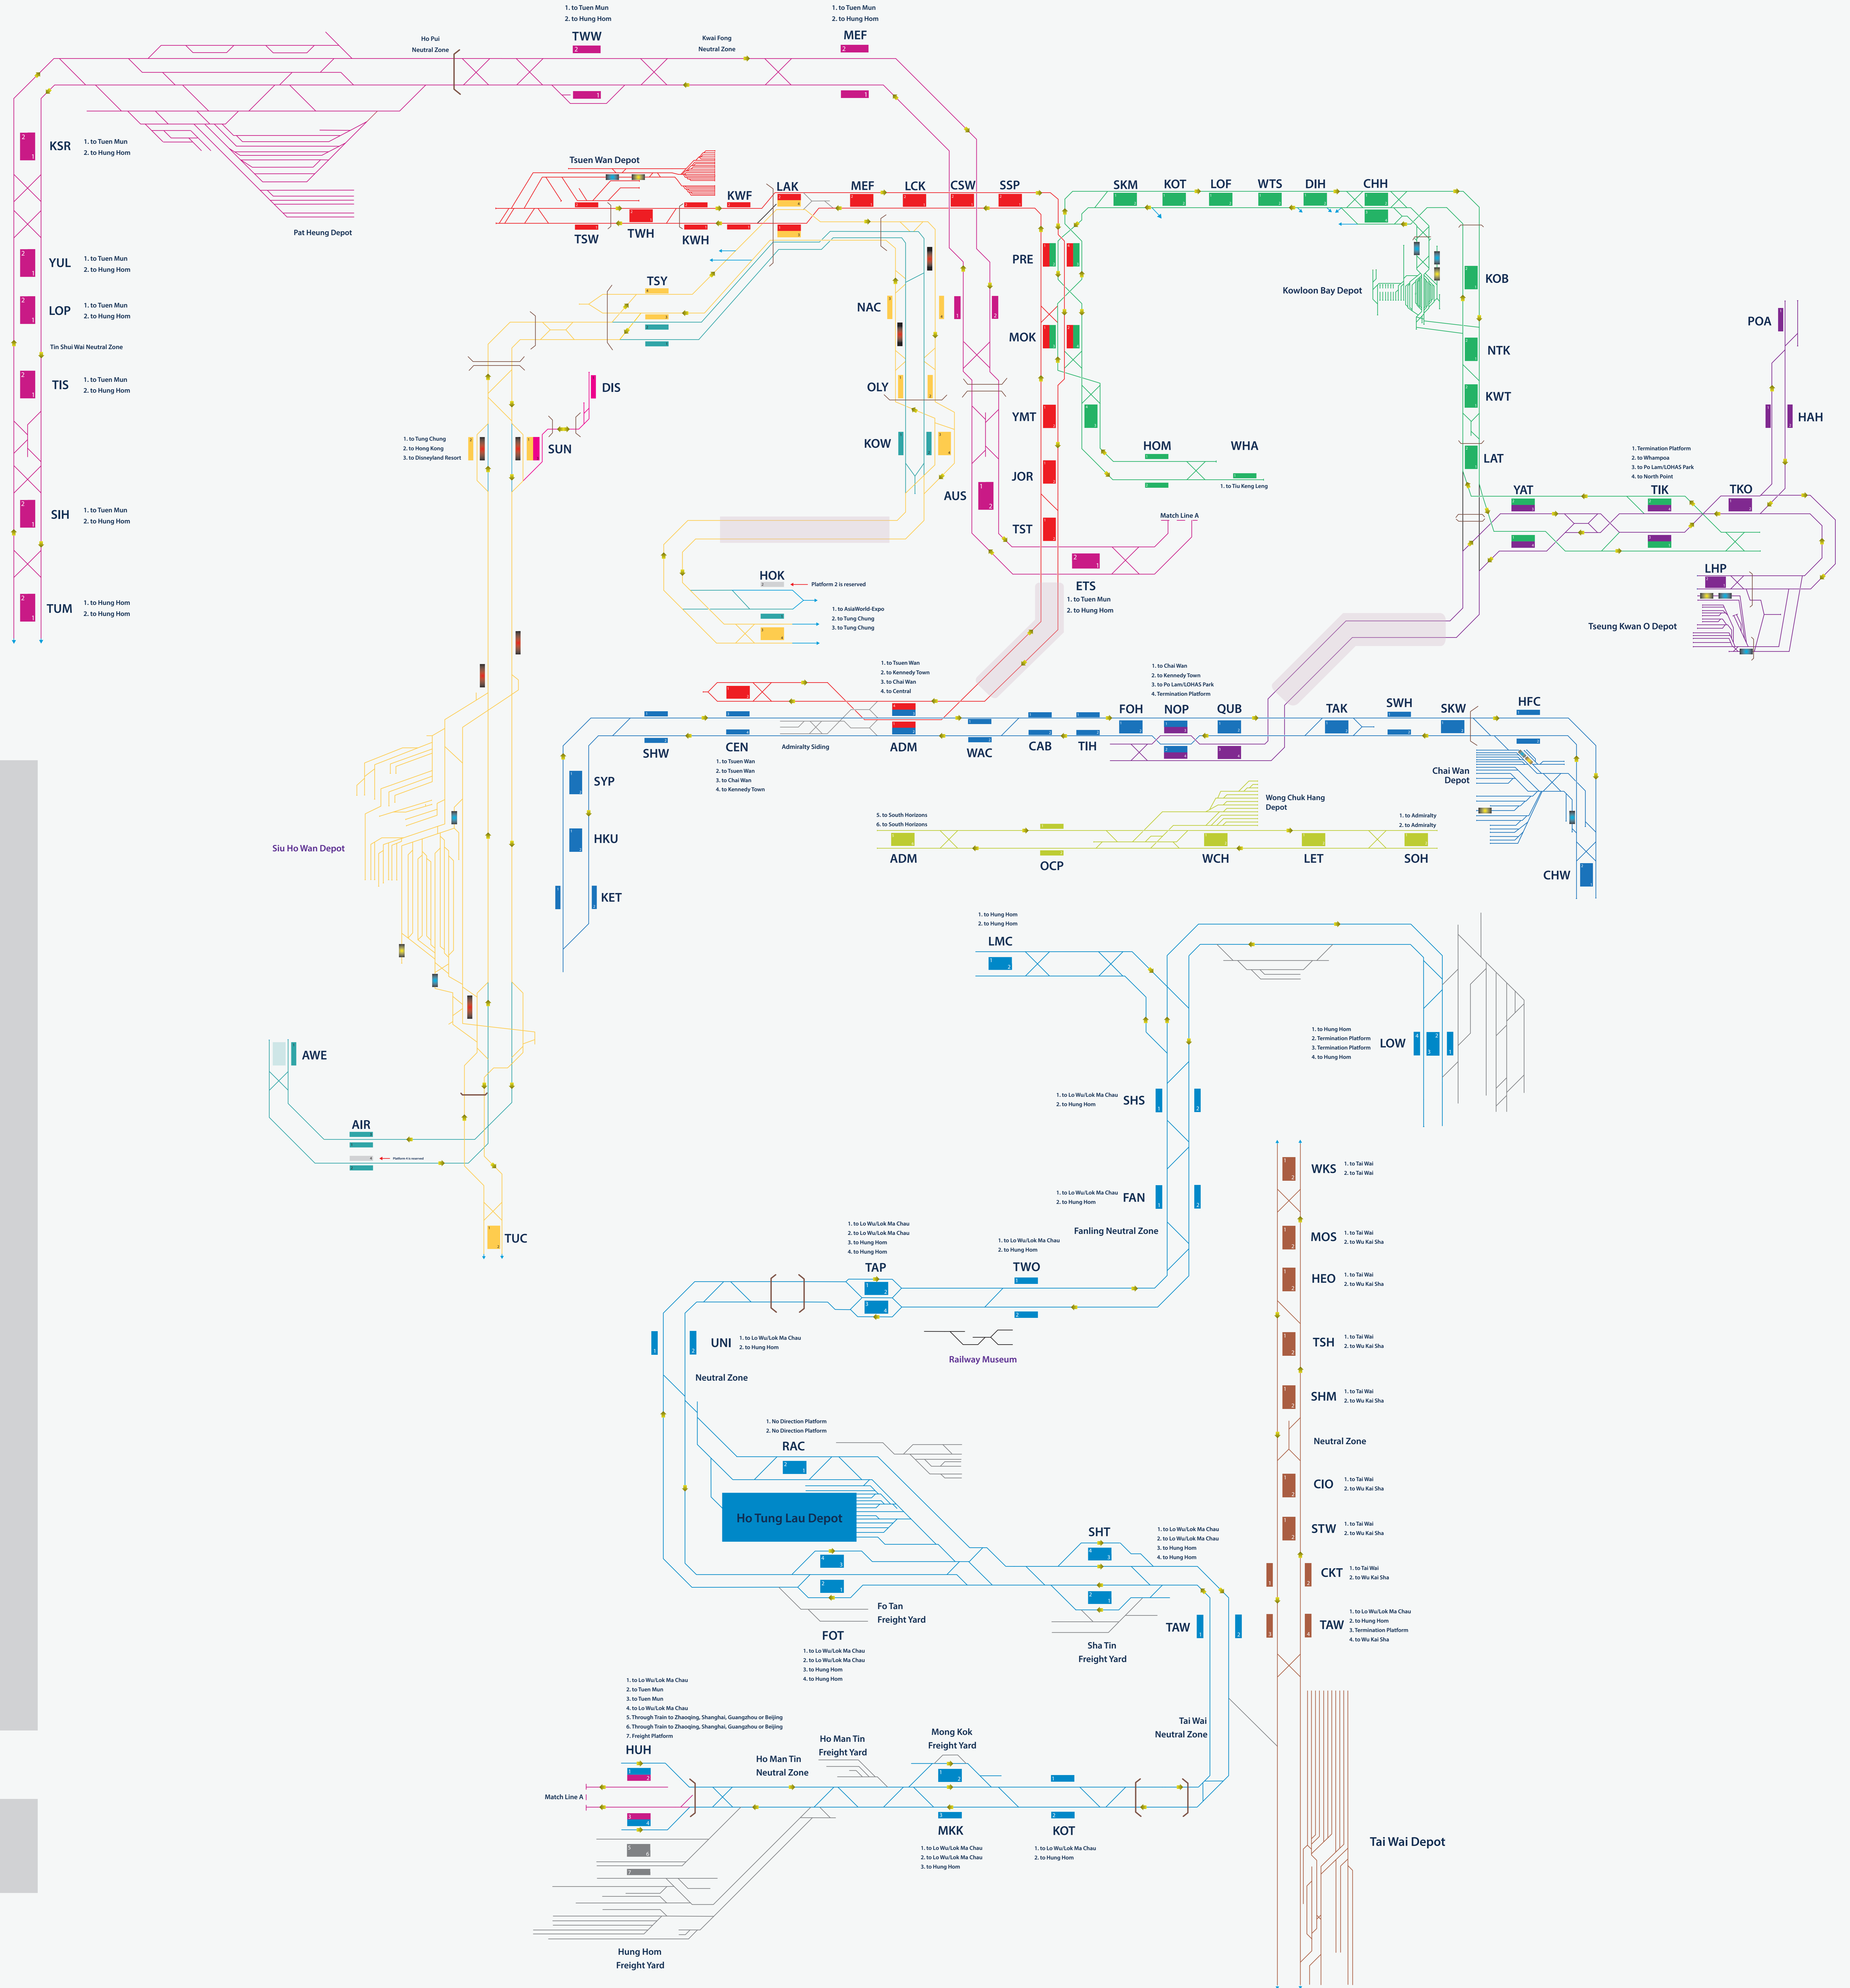

MTR Track Diagram

- Kwun Tong Line
- Tsuen Wan Line
- Island Line
- Tung Chung Line
- Airport Express
- Tseung Kwan O Line
- East Rail Line
- West Rail Line
- Ma On Shan Line
- South Island Line

Legend

- Kwun Tong Line Track
- Tsuen Wan Line Track
- Island Line Track
- Tung Chung Line Track
- Airport Express Line Track
- Tseung Kwan O Line Track
- Disneyland Resort Line Track
- West Rail Line Track
- East Rail Line Track
- Ma On Shan Line Track
- South Island Line Track
- ▶ Reserved for future Track
- Track not use now
- Side Platform
- Island Platform
- Immersed Tube
- Tunnel Section
- Wash Plant
- Wheel Lathe
- Emergency Platform
- Buffer Stop
- TRAP Point